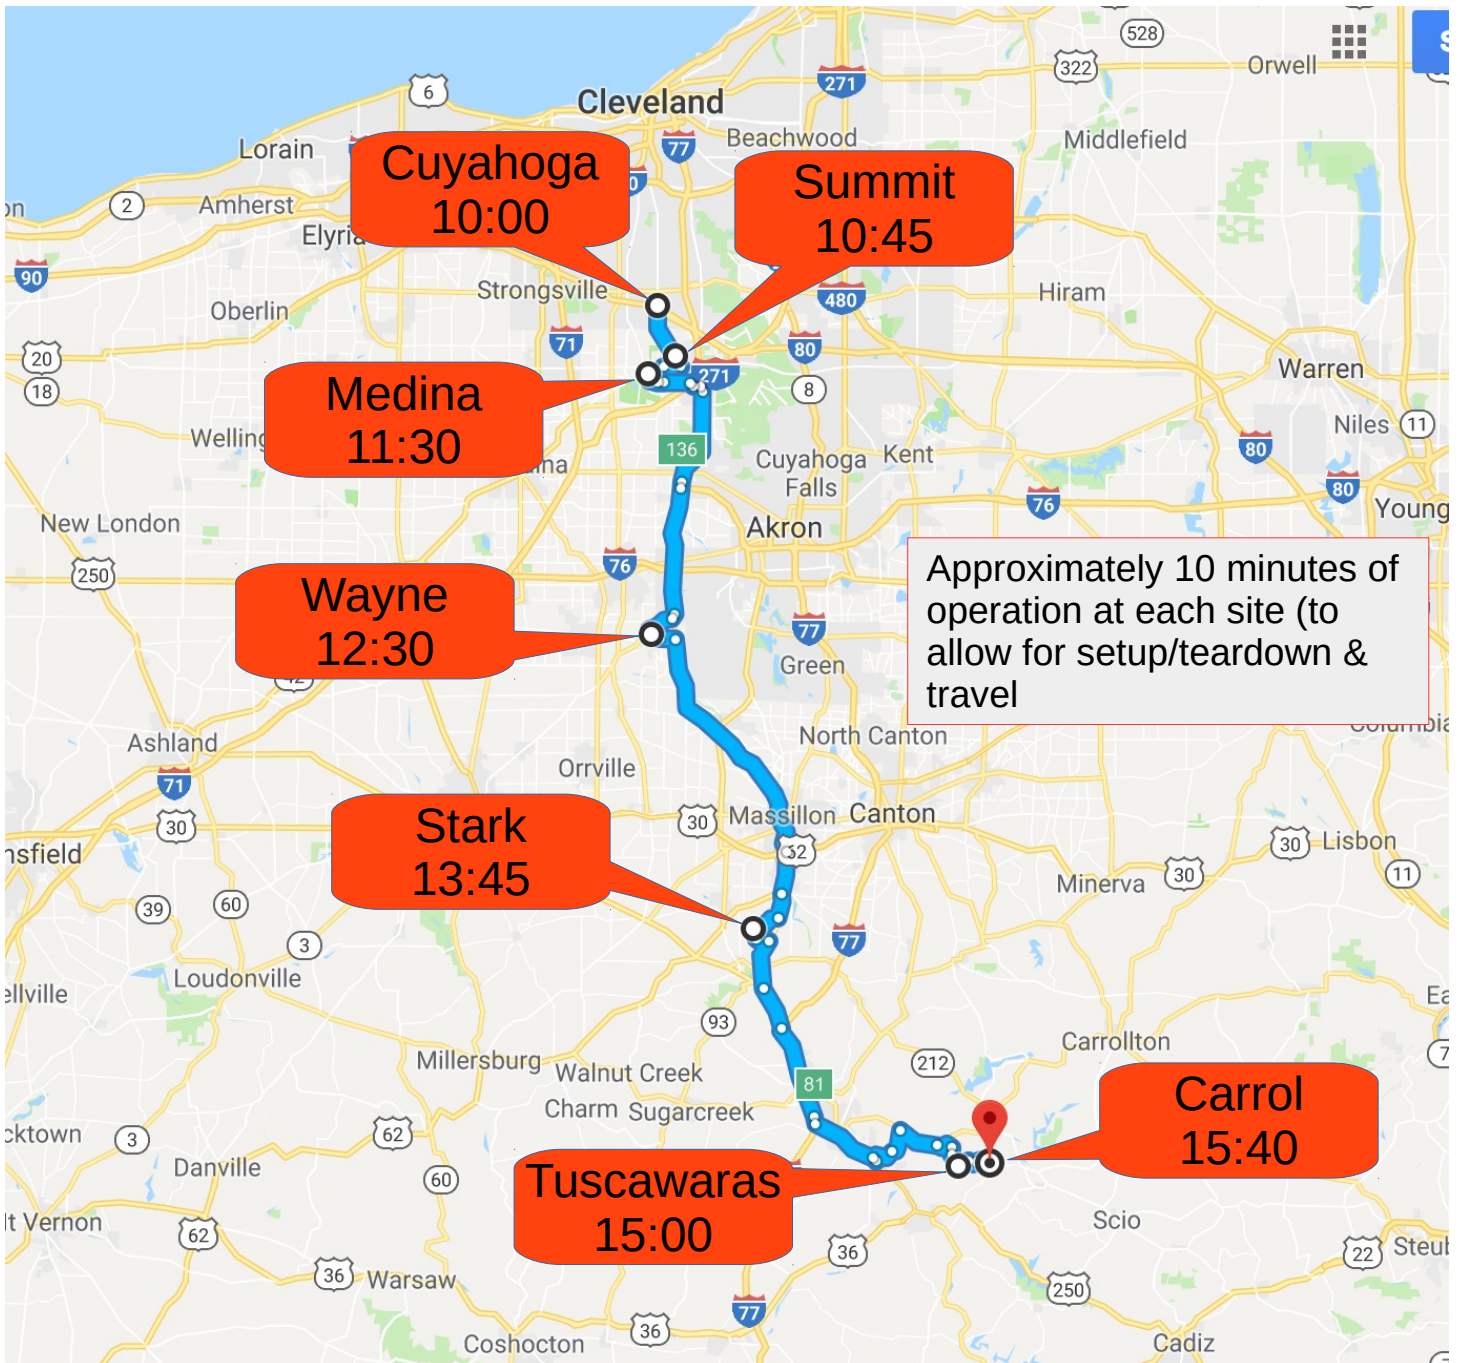

# WW8TF Rover for the January 13<sup>th</sup> 2017 Ohio ARES VHF Simplex Day Contest

## Approximate operating times and locations

*Times may vary depending on traffic, operating conditions, and weather*

Track us realtime on <https://aprs.fi> with the call WW8TF-9

Operations will be on

- 146.490 MHz (primary)
- 52.540 MHz (time allowing)
- 446.0 MHz (time allowing)

Operations will be from high profile locations in each county, between 1200' and 1300' ASL, with high gain omni-antennas

Last updated 1/1/2018 20:00